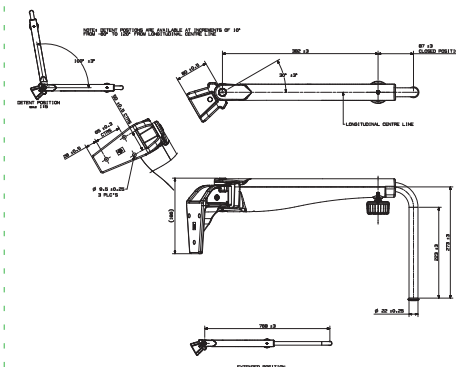

Other heated/remote control options may be available, subject to minimum order quantities.
Please contact Britax for details.