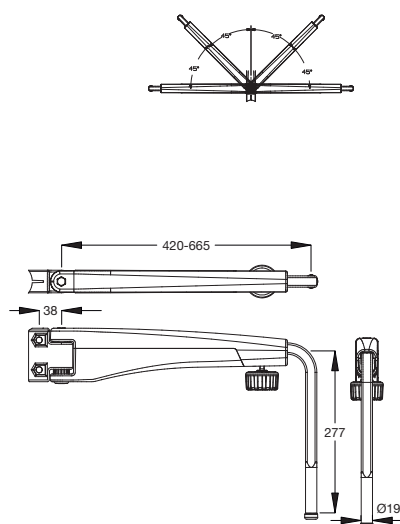

Other heated/remote control options may be available, subject to minimum order quantities.
Please contact Britax for details.