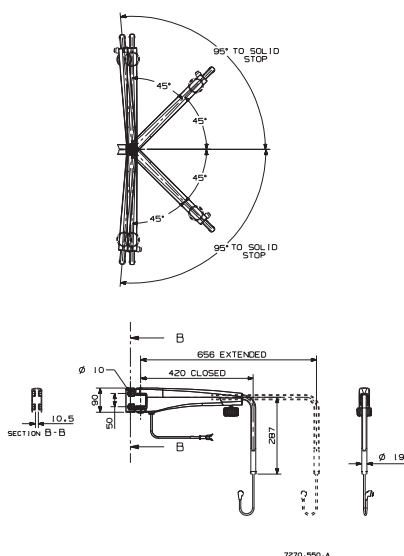

7270.550.A ARMS

Medium duty extendable mirror arm.

Ø19mm tube.

Designed for installations above 2 Mts.

Pre-wired with plug and cable for use with 7132.516.A. Remote Control Heads.

7270.550.A

To fit Valtra Tractors.

7270.050.A ARMS

Medium duty extendable mirror arm.

Ø19mm tube.

Designed for installations above 2 Mts.

For use with 7130 Series heads.

7270.050.A

To fit Valtra Tractors.

7260.002.A RH 7260.003.A LH ARMS

Heavy duty extendable mirror arms.

Ø22mm tube.

Designed for installations above 2Mts.

For use with 7132 & 7130 series heads.

7260.002.A RH. 7260.003.A LH

Detent positions at increments of 10° from centre line.