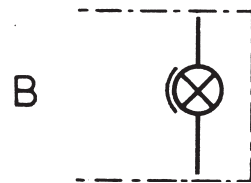

SYMBOL LIGHTING OPTIONS (511 SERIES)

Switch max load/Volts:

12 V	24 V
16 A	8 A

Detailed wiring diagrams are available for the full range of rocker switches. Please contact Britax for details.

Function lighting
(always full brightness when lit)

Locating lighting
(always half bright when lit)

Locating and function lighting
(half bright in off position and full bright in on position when lit)

POPULAR SYMBOL OPTIONS (511 SERIES)

	596.603 green		596.625 green		594.405 green		
	594.767 green		596.313 green		595.442 green		
	596.303 green		596.169 blue		596.643 green		
	596.472 green		596.473 green		595.421 green		
	595.105 green		596.640 green		595.967 green		
	596.651 green		596.637 green	STOP	594.434 red		
	596.629 green		596.649 green		595.400 yellow/white		
	596.628 green		596.113 orange	HAZARD	596.614 red		
	594.465 yellow/white		596.195 green		596.422 green		
Plain	596.230	596.620	596.650	596.615	596.100	596.610	595.620
Lens	orange	black	green	red	white	yellow	blue