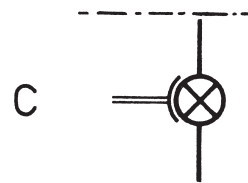

SYMBOL LIGHTING OPTIONS (511 SERIES)

Switch max load/Volts:

12 V	24 V
16 A	8 A

Detailed wiring diagrams are available for the full range of rocker switches. Please contact Britax for details.

Function lighting
(always full brightness when lit)

Locating lighting
(always half bright when lit)

Locating and function lighting
(half bright in off position and full bright in on position when lit)

POPULAR SYMBOL OPTIONS (511 SERIES)

	596.603 green		596.625 green		594.405 green		
	594.767 green		596.313 green		595.442 green		
	596.303 green		596.169 blue		596.643 green		
	596.472 green		596.473 green		595.421 green		
	595.105 green		596.640 green		595.967 green		
	596.651 green		596.637 green	STOP	594.434 red		
	596.629 green		596.649 green		595.400 yellow/white		
	596.628 green		596.113 orange	HAZARD	596.614 red		
	594.465 yellow/white		596.195 green		596.422 green		
Plain	596.230	596.620	596.650	596.615	596.100	596.610	595.620
Lens	orange	black	green	red	white	yellow	blue