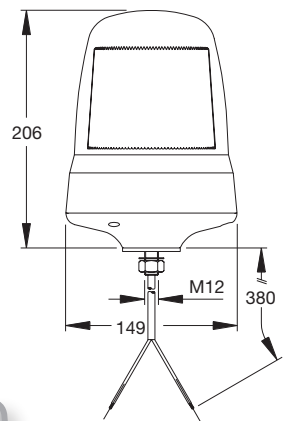

Spare Parts

10438.10 Lens.
10085 Internal Fresnel Lens.
13002.00 Xenon Module.

For more detailed information or advice on any Britax product please call our **Technical Services Department.**