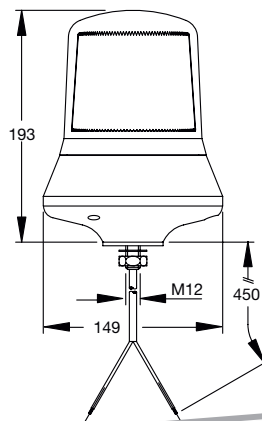

Spare Parts

10423.00 Polycarbonate Lens.
10085 Internal Fresnel Lens.
13002.00 Xenon Module.

291 SINGLE BOLT FIXING XENON BEACON

Amber. Flash Rate: 70 flashes per minute. Operating Temperature -30° to 50°.

291.00.DV
10V-30V DC