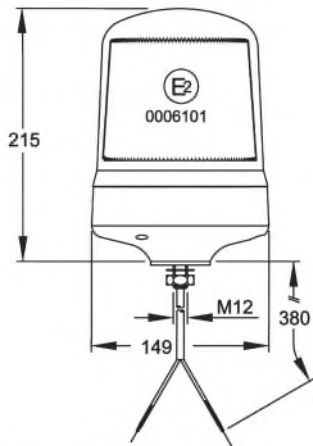

271 SINGLE BOLT FIXING XENON DOUBLE FLASH BEACON

Amber. Polycarbonate Lens. Flash Rate: 125 double flashes per minute. Operating Temperature -30° to 50°.

271.00
10V-30V DC

Spare Parts

10493.00 Polycarbonate Lens.
18541.00 Internal Fresnel Lens.
13001.00 Xenon Module.

281 SINGLE BOLT FIXING XENON BEACON

Amber. Polycarbonate Lens. Flash Rate: 70 Flashes per minute. Operating Temperature -30° to 50°.

281.00.DV
10V-30V DC