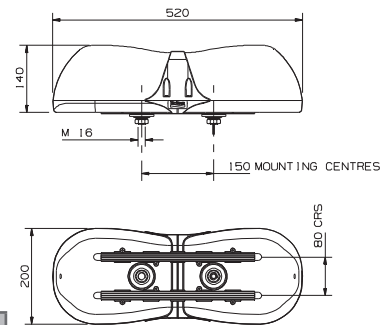

### AEROLITE 520 SERIES - AMBER LIGHTBARS 520mm, 2 MODULE ROTATING, XENON, LED

PART NO	VOLTAGE	MODULE TYPE	ILLUMINATED SIGN PLATE
A6202.000.12V	12V	Rotating	No
A6202.000.24V	24V	Rotating	No
A6302.000.DV	Dual Voltage	Xenon	No
A6702.00.DV	Dual Voltage	LED	No