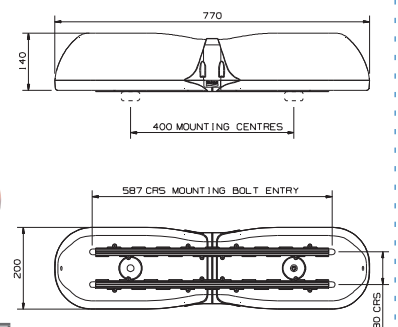

# Aerolite light bars

meet the requirements of **IP56**

### AEROLITE 750 SERIES - AMBER LIGHTBARS 750mm, 2 MODULE ROTATING, XENON, LED

PART NO	VOLTAGE	MODULE TYPE	ILLUMINATED SIGN PLATE
A6212.100.12V	12V	Rotating	No
A6212.200.12V	12V	Rotating	Yes
A6212.100.24V	24V	Rotating	No
A6212.200.24V	24V	Rotating	Yes
A6312.100.DV	DUAL VOLTAGE	Xenon	No
A6312.200.12V	Dual Voltage modules + 12V sign	Xenon	Yes
A6312.200.24V	Dual voltage modules + 24V sign	Xenon	Yes
A6712.100.DV	DUAL VOLTAGE	LED	No
A6712.200.12V	Dual Voltage modules + 12V sign	LED	Yes
A6712.200.24V	Dual voltage modules + 24V sign	LED	Yes

### AEROLITE 770 SERIES - AMBER LIGHTBARS 770mm, 4 MODULE ROTATING, XENON,LED

PART NO	VOLTAGE	MODULE TYPE	ILLUMINATED SIGN PLATE
A6124.000.12V	12V	Rotating	No
A6124.000.24V	24V	Rotating	No
A6224.000.12V	12V	Rotating	No
A6224.000.24V	24V	Rotating	No
A6324.000.DV	Dual Voltage	Xenon	No
A6724.000.DV	Dual Voltage	LED	No