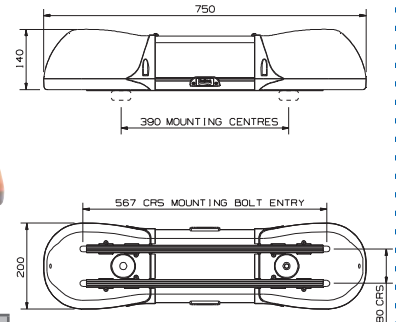

# Aerolite light bars

meet the requirements of **IP56**

### AEROLITE 750 SERIES - AMBER LIGHTBARS 750mm, 2 MODULE ROTATING, XENON, LED

PART NO	VOLTAGE	MODULE TYPE	ILLUMINATED SIGN PLATE
A6212.100.12V	12V	Rotating	No
A6212.200.12V	12V	Rotating	Yes
A6212.100.24V	24V	Rotating	No
A6212.200.24V	24V	Rotating	Yes
A6312.100.DV	DUAL VOLTAGE	Xenon	No
A6312.200.12V	Dual Voltage modules + 12V sign	Xenon	Yes
A6312.200.24V	Dual voltage modules + 24V sign	Xenon	Yes
A6712.100.DV	DUAL VOLTAGE	LED	No
A6712.200.12V	Dual Voltage modules + 12V sign	LED	Yes
A6712.200.24V	Dual voltage modules + 24V sign	LED	Yes

### AEROLITE 770 SERIES - AMBER LIGHTBARS 770mm, 4 MODULE ROTATING, XENON,LED

PART NO	VOLTAGE	MODULE TYPE	ILLUMINATED SIGN PLATE
A6124.000.12V	12V	Rotating	No
A6124.000.24V	24V	Rotating	No
A6224.000.12V	12V	Rotating	No
A6224.000.24V	24V	Rotating	No
A6324.000.DV	Dual Voltage	Xenon	No
A6724.000.DV	Dual Voltage	LED	No