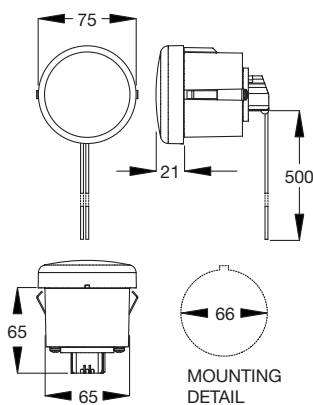

L15 FRONT POSITION BULB LAMP

Front, lens uncoloured.

L15.00
12V OR 24V

Clip fit into panel of thickness 3.5±1mm

Spare Parts

13585.02 Bulbholder.
12V Bulb L207.
24V Bulb L149.

Other functions in this style available.

636 FRONT POSITION BULB LAMP

Front, lens uncoloured.

636.00
12V OR 24V

Spare Parts

10101.01 Lens uncoloured.
12V Bulb L209.
24V Bulb L150.

Other functions in this style available.

764 FRONT POSITION BULB LAMP

Front, lens uncoloured.

764.00
12V OR 24V

Spare Parts

10047.7232 Lens Uncoloured.
12004.6 Bezel.
12V Bulb F239.
24V Bulb F242.