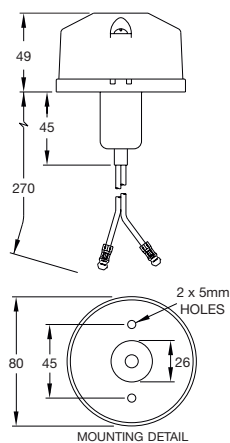

L15 FRONT POSITION BULB LAMP

Front, lens uncoloured.

L15.00
12V OR 24V

Clip fit into panel of thickness 3.5±1mm

Spare Parts

13585.02 Bulbholder.
12V Bulb L207.
24V Bulb L149.

Other functions in this style available.

636 FRONT POSITION BULB LAMP

Front, lens uncoloured.

636.00
12V OR 24V

Spare Parts

10101.01 Lens uncoloured.
12V Bulb L209.
24V Bulb L150.

Other functions in this style available.

764 FRONT POSITION BULB LAMP

Front, lens uncoloured.

764.00
12V OR 24V

Spare Parts

10047.7232 Lens Uncoloured.
12004.6 Bezel.
12V Bulb F239.
24V Bulb F242.