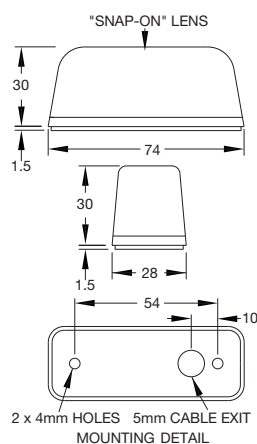

Other functions in this style available.