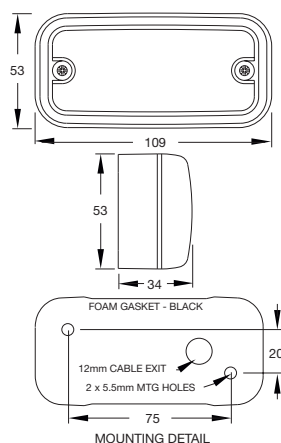

Spare Parts

10466.00 Lens Uncoloured.
12V Bulb L233.
24V Bulb L249.

Other functions in this style available.

881 FRONT POSITION BULB LAMP

Front, lens neutral density

881.00
12V OR 24V

Suitable for horizontal or vertical mounting.

Spare Parts

10430.00 Lens Neutral Density.
12V Bulb W501.
24V Bulb W507.

Other functions in this style available.

821 FRONT POSITION BULB LAMP

Front, lens uncoloured. For recessed mounting.

821.01
12V OR 24V

Suitable for horizontal or vertical mounting.

Spare Parts

10413.01 Lens Uncoloured.
12V Bulb F239.
24V Bulb F242.

Other functions in this style available.