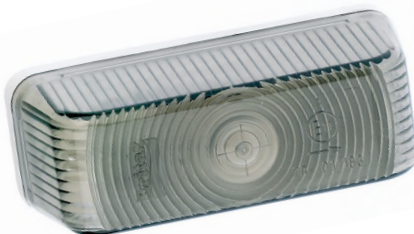

Britax PMG have been supplying lamps to the automotive industry for **over 60 years**. Originally founded as **PMG Thorpe Limited**

449 FRONT POSITION BULB LAMP

Front, lens uncoloured.

449.00
12V OR 24V

Suitable for horizontal or vertical mounting.

Spare Parts

10466.00 Lens Uncoloured.
12V Bulb L233.
24V Bulb L249.

Other functions in this style available.

881 FRONT POSITION BULB LAMP

Front, lens neutral density

881.00
12V OR 24V

Suitable for horizontal or vertical mounting.

Spare Parts

10430.00 Lens Neutral Density.
12V Bulb W501.
24V Bulb W507.

Other functions in this style available.

821 FRONT POSITION BULB LAMP

Front, lens uncoloured. For recessed mounting.

821.01
12V OR 24V

Suitable for horizontal or vertical mounting.

Spare Parts

10413.01 Lens Uncoloured.
12V Bulb F239.
24V Bulb F242.

Other functions in this style available.