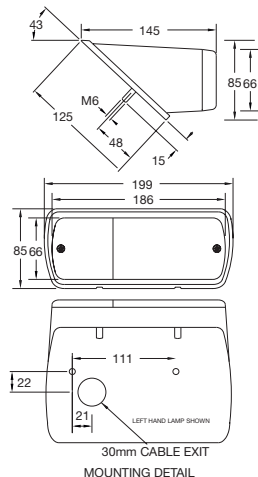

9058 FRONT COMBINATION BULB LAMP

Front position and direction indicator. Lens amber/uncoloured.

9058.00 Right Hand / 9058.01 Left Hand
12V OR 24V

Suitable for horizontal mounting only.

Spare Parts

10445.00 Lens Amber/Uncoloured.

12V Bulbs 1 x L207 1 x L382.

24V Bulbs 1 x L149 1 x L241.

Other functions in this style available.

9087 FRONT COMBINATION BULB LAMP

Front position and direction indicator. Lens amber/uncoloured.

9087.00
12V