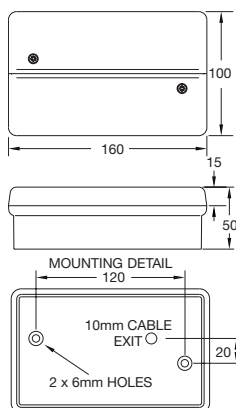

Lamps can be specified with **Dedicated cable lengths and connector combinations.** Call the **Britax** team for guidance

9009 FRONT COMBINATION BULB LAMP

Front position and direction indicator. Lens amber/uncoloured.

9009.00
12V OR 24V

Suitable for horizontal or vertical mounting.

Spare Parts

10401.00 Lens Amber/Uncoloured.

12V Bulbs 1 x L207 1 x L382.

24V Bulbs 1 x L149 1 x L241.

Other functions in this style available.

9058 FRONT COMBINATION BULB LAMP

Front position and direction indicator. Lens amber/uncoloured.

9058.00 Right Hand / 9058.01 Left Hand
12V OR 24V

Suitable for horizontal mounting only.

Spare Parts

10445.00 Lens Amber/Uncoloured.

For 12V max applications.

Spare Parts

10367.00 Lens Amber/Uncoloured.

12V Bulb 1 x L207 1 x L382.

Other functions in this style available.