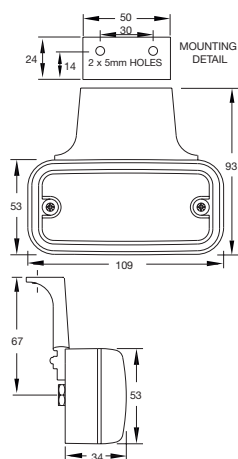

449 SIDE MARKER BULB LAMP WITH REFLEX REFLECTOR

Side marker. Lens amber.

449.02
12V OR 24V

Suitable for vertical or horizontal mounting.

Spare Parts

10467.00 Lens Amber.
12V Bulb L233.
24V Bulb L249.

Other functions in this style available.

CAT SM1

449 SIDE MARKER BULB LAMP WITH REFLEX REFLECTOR

Side marker with 90° bracket. Lens amber.

449.03
12V OR 24V

Suitable for horizontal or vertical mounting.

Spare Parts

10467.00 Lens Amber.
12V Bulb L233.
24V Bulb L249.

Other functions in this style available.

CAT SM1

605 SIDE MARKER BULB LAMP WITH REFLEX REFLECTOR

Side marker. Lens amber.

605.00
12V OR 24V (SUPPLIED LESS BULB)

Suitable for vertical or horizontal mounting.

Spare Parts

1323.00 Bulb Holder + Seal.
12261.00 Vertical Flat Bracket.
12261.01 90° Vertical Bracket.
15281.00 Gasket.
12V Bulb W502.
24V Bulb W504.

Other functions in this style available.

CAT SM1