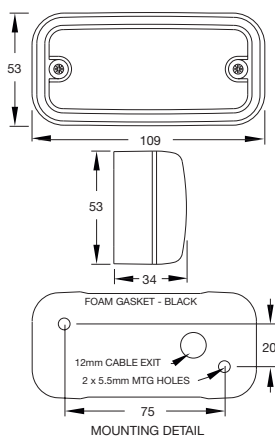

449 SIDE MARKER BULB LAMP WITH REFLEX REFLECTOR

Side marker. Lens amber.

449.02
12V OR 24V

Suitable for vertical or horizontal mounting.

Spare Parts

10467.00 Lens Amber.
12V Bulb L233.
24V Bulb L249.

Other functions in this style available.

CAT SM1

449 SIDE MARKER BULB LAMP WITH REFLEX REFLECTOR

Side marker with 90° bracket. Lens amber.

449.03
12V OR 24V

Suitable for horizontal or vertical mounting.

Spare Parts

10467.00 Lens Amber.
12V Bulb L233.
24V Bulb L249.

Other functions in this style available.

CAT SM1

605 SIDE MARKER BULB LAMP WITH REFLEX REFLECTOR

Side marker. Lens amber.

605.00
12V OR 24V (SUPPLIED LESS BULB)

Suitable for vertical or horizontal mounting.

Spare Parts

1323.00 Bulb Holder + Seal.
12261.00 Vertical Flat Bracket.
12261.01 90° Vertical Bracket.
15281.00 Gasket.
12V Bulb W502.
24V Bulb W504.

Other functions in this style available.

CAT SM1