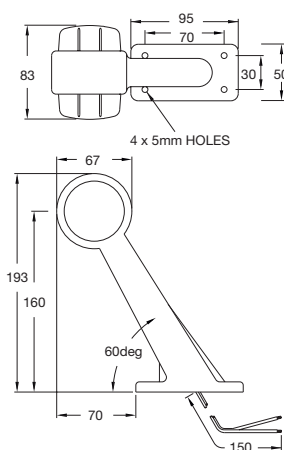

Please always
specify voltage
when ordering

639 SIDE MARKER BULB LAMP WITH REFLEX REFLECTOR

Side marker. Lens amber.

639.00
24V ONLY

Suitable for horizontal mounting.

Spare Parts

13572.00 Bulb Holder.
24V Bulb W504.

427 END OUTLINE MARKER BULB LAMP

Front + rear. Lens uncoloured + red.

427.200
12V OR 24V

Approved to TUV (Germany) standards "Carriage of dangerous goods".
For LED version see page 72.

Spare Parts

10051.01233 Lens Uncoloured.
10044.01233 Lens Red.
12V Bulb L207.
24V Bulb L149.

428 END OUTLINE MARKER BULB LAMP

Front + rear. Lens uncoloured + red.

428.104
12V OR 24V

Approved to TUV (Germany) standards "Carriage of dangerous goods".
For LED version see page 73.

Spare Parts

10051.01233 Lens Uncoloured.
10044.01233 Lens Red.
13524.07 Bulbholder Assembly
12V Bulb L207.
24V Bulb L149.