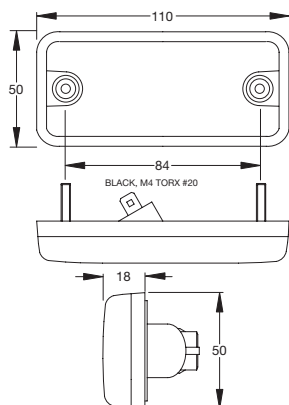

Please always
specify voltage
when ordering

639 SIDE MARKER BULB LAMP WITH REFLEX REFLECTOR

Side marker. Lens amber.

639.00
24V ONLY

Suitable for horizontal mounting.

Spare Parts

13572.00 Bulb Holder.
24V Bulb W504.

427 END OUTLINE MARKER BULB LAMP

Front + rear. Lens uncoloured + red.

427.200
12V OR 24V

Approved to TUV (Germany) standards "Carriage of dangerous goods".
For LED version see page 72.

Spare Parts

10051.01233 Lens Uncoloured.
10044.01233 Lens Red.
12V Bulb L207.
24V Bulb L149.

428 END OUTLINE MARKER BULB LAMP

Front + rear. Lens uncoloured + red.

428.104
12V OR 24V

Approved to TUV (Germany) standards "Carriage of dangerous goods".
For LED version see page 73.

Spare Parts

10051.01233 Lens Uncoloured.
10044.01233 Lens Red.
13524.07 Bulbholder Assembly
12V Bulb L207.
24V Bulb L149.