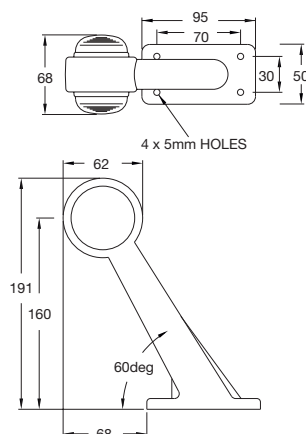

429 END OUTLINE MARKER BULB LAMP

Front + Rear. Lens uncoloured + red.

429.600
12V OR 24V

Approved to TUV (Germany) standards "Carriage of dangerous goods".

Supplied in kit form less cable.

Spare Parts

10251.03 Lens Uncoloured.
10251.04 Lens Red.
13235.00.10 Bulbholder (Pack Of 10).
12V Bulb L207.
24V Bulb L149.

429 END OUTLINE MARKER BULB LAMP

Front + Rear. Lens uncoloured + red.

429.500
12V OR 24V

Approved to TUV (Germany) standards "Carriage of dangerous goods".

Supplied in kit form less cable.

Spare Parts

10251.03 Lens Uncoloured.
10251.04 Lens Red.
13235.00.10 Bulbholder (Pack Of 10).
12V Bulb L207.
24V Bulb L149.

429 END OUTLINE MARKER BULB LAMP

Front + Rear. Lens uncoloured + red.

429.200
12V OR 24V

Approved to TUV (Germany) standards "Carriage of dangerous goods".

Spare Parts

10251.03 Lens Uncoloured.
10251.04 Lens Red.
12V Bulb L207.
24V Bulb L149.