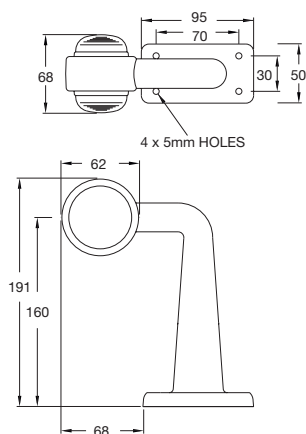

429 END OUTLINE MARKER BULB LAMP

Front + Rear. Lens uncoloured + red.

429.600
12V OR 24V

Approved to TUV (Germany) standards "Carriage of dangerous goods".

Supplied in kit form less cable.

Spare Parts

10251.03 Lens Uncoloured.
10251.04 Lens Red.
13235.00.10 Bulbholder (Pack Of 10).
12V Bulb L207.
24V Bulb L149.

429 END OUTLINE MARKER BULB LAMP

Front + Rear. Lens uncoloured + red.

429.500
12V OR 24V

Approved to TUV (Germany) standards "Carriage of dangerous goods".

Supplied in kit form less cable.

Spare Parts

10251.03 Lens Uncoloured.
10251.04 Lens Red.
13235.00.10 Bulbholder (Pack Of 10).
12V Bulb L207.
24V Bulb L149.

429 END OUTLINE MARKER BULB LAMP

Front + Rear. Lens uncoloured + red.

429.200
12V OR 24V

Approved to TUV (Germany) standards "Carriage of dangerous goods".

Spare Parts

10251.03 Lens Uncoloured.
10251.04 Lens Red.
12V Bulb L207.
24V Bulb L149.