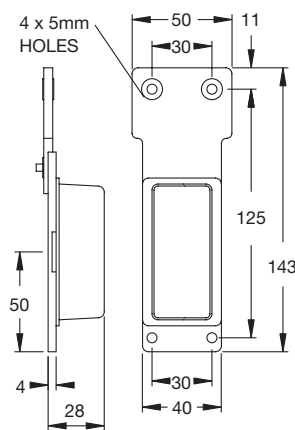

### 429 END OUTLINE MARKER BULB LAMP

Front + rear. Lens uncoloured + red.

**429.100**  
**12V OR 24V**

Approved to TUV(Germany) standards "carriage of dangerous goods"

**Spare Parts**

- 10251.03 Lens Uncoloured.
- 10251.04 Lens Red.
- 12V Bulb L207.
- 24V Bulb L149.

### 433 END OUTLINE MARKER BULB LAMP

Front + Rear. Lens uncoloured + red.

**433.00**  
**12V OR 24V**

For vertical mounting only.

**Spare Parts**

- 12V Bulb F239.
- 24V Bulb F242.

Other functions in this style available.

### 433 END OUTLINE MARKER BULB LAMP

Front + Rear. Lens uncoloured + red.

**433.01**  
**12V OR 24V**

For vertical mounting only.

**Spare Parts**

- 12V Bulb F239.
- 24V Bulb F242.

Other functions in this style available.