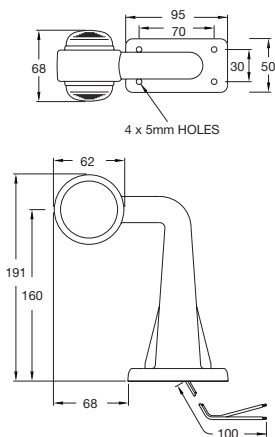

### 429 END OUTLINE MARKER BULB LAMP

Front + rear. Lens uncoloured + red.

**429.100**  
**12V OR 24V**

Approved to TUV(Germany) standards "carriage of dangerous goods"

**Spare Parts**

- 10251.03 Lens Uncoloured.
- 10251.04 Lens Red.
- 12V Bulb L207.
- 24V Bulb L149.

### 433 END OUTLINE MARKER BULB LAMP

Front + Rear. Lens uncoloured + red.

**433.00**  
**12V OR 24V**

For vertical mounting only.

**Spare Parts**

- 12V Bulb F239.
- 24V Bulb F242.

Other functions in this style available.

### 433 END OUTLINE MARKER BULB LAMP

Front + Rear. Lens uncoloured + red.

**433.01**  
**12V OR 24V**

For vertical mounting only.

**Spare Parts**

- 12V Bulb F239.
- 24V Bulb F242.

Other functions in this style available.