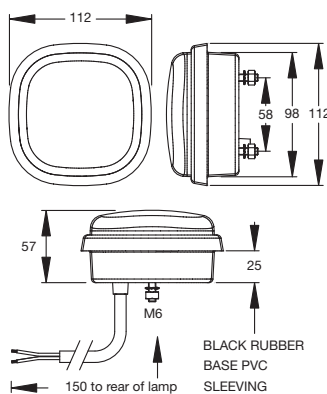

18100.00 Bulbholder.
12V Bulb L233.
24V Bulb L249.

Other functions in this style available.

L11 DIRECTION INDICATOR BULB LAMP

Front or rear. Lens amber.

L11.01
12V OR 24V

For vertical or horizontal mounting.

Spare Parts

12508.02 Lens Amber.
12V Bulb L382.
24V Bulb L241.

Other functions in this style available.

CAT 1 & 2A

L15 DIRECTION INDICATOR BULB LAMP

Front or rear.

Lens amber L15.01
Lens neutral density L15.101
12V OR 24V

Spare Parts

13585.00 Bulbholder.
12V Bulb L382.
24V Bulb L241.
Clip fit into panel of thickness 3.5±1mm

Other functions in this style available.

CAT 1 & 2A