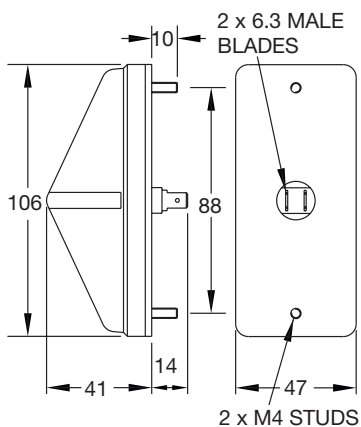

Please always
specify voltage
when ordering

434 END OUTLINE MARKER BULB LAMP

Front + Rear. Lens uncoloured + red.

434.00
12V OR 24V

For horizontal mounting only. Direct replacement for Renault Trucks.

Spare Parts

18100.00 Bulbholder.
12V Bulb L233.
24V Bulb L249.

Other functions in this style available.

L11 DIRECTION INDICATOR BULB LAMP

Front or rear. Lens amber.

L11.01
12V OR 24V

For vertical or horizontal mounting.

Spare Parts

12508.02 Lens Amber.
12V Bulb L382.
24V Bulb L241.

Other functions in this style available.

CAT 1 & 2A

L15 DIRECTION INDICATOR BULB LAMP

Front or rear.

Lens amber L15.01
Lens neutral density L15.101
12V OR 24V

Spare Parts

13585.00 Bulbholder.
12V Bulb L382.
24V Bulb L241.
Clip fit into panel of thickness 3.5±1mm

Other functions in this style available.

CAT 1 & 2A