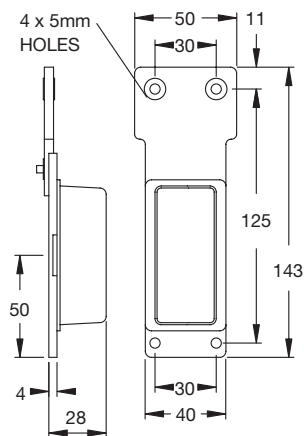

433 DIRECTION INDICATOR BULB LAMP

Supplementary side. Lens amber.

433.02
12V OR 24V

For vertical mounting only

Spare Parts
12V Bulb F239.
24V Bulb F242.

Other functions in this style available.

CAT 5

434 DIRECTION INDICATOR BULB LAMP

Supplementary side. Lens amber.

434.01
12V OR 24V

For horizontal mounting only.

Direct replacement for Renault Trucks.

Spare Parts
18100.00 Lens Amber.
12V Bulb L233.
24V Bulb L249.

Other functions in this style available.

CAT 5

641/640 DIRECTION INDICATOR BULB LAMP

Front + Rear direction indicator. Lens amber.

FRONT 641.00. REAR 640.00.
12V OR 24V

Spare Parts
10100.02 Lens Front Amber.
10100.01 Lens Rear Amber.
12V Bulb L335.
24V Bulb L346.