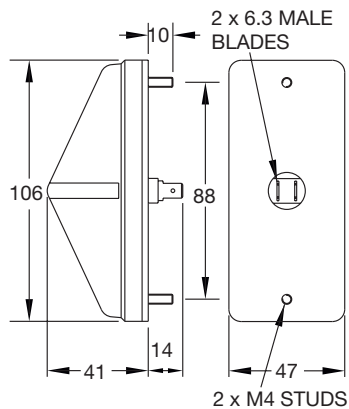

433 DIRECTION INDICATOR BULB LAMP

Supplementary side. Lens amber.

433.02
12V OR 24V

For vertical mounting only

Spare Parts
12V Bulb F239.
24V Bulb F242.

Other functions in this style available.

CAT 5

434 DIRECTION INDICATOR BULB LAMP

Supplementary side. Lens amber.

434.01
12V OR 24V

For horizontal mounting only.

Direct replacement for Renault Trucks.

Spare Parts
18100.00 Lens Amber.
12V Bulb L233.
24V Bulb L249.

Other functions in this style available.

CAT 5

641/640 DIRECTION INDICATOR BULB LAMP

Front + Rear direction indicator. Lens amber.

FRONT 641.00. REAR 640.00.
12V OR 24V

Spare Parts
10100.02 Lens Front Amber.
10100.01 Lens Rear Amber.
12V Bulb L335.
24V Bulb L346.