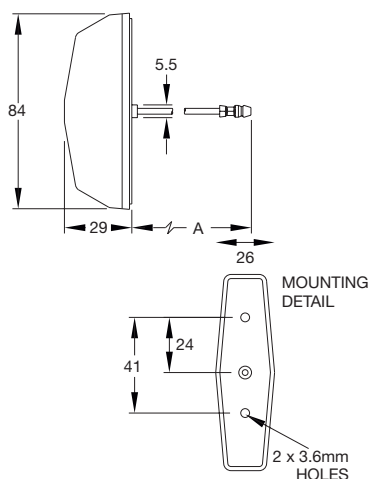

Lamps can be specified with **Dedicated cable lengths and connector combinations.**
 Call the **Britax** team for guidance

813 DIRECTION INDICATOR BULB LAMP

Supplementary side. Lens amber. Base white.

813.00
12V OR 24V

For horizontal mounting only.

Spare Parts

10006.6306 Lens Amber.
 12V Bulb F239.
 24V Bulb F242.
 Dimension A = 520mm

Other functions in this style available.

816 DIRECTION INDICATOR BULB LAMP

Front/Rear. Lens amber

816.00
12V OR 24V

Insulated return version
816.01

Spare Parts

10110.00 Lens Amber Front.
 10110.01 Lens Amber Rear.
 12V Bulb L382. 24V Bulb L241. 12V Bulb L335 (For 816.01).
 24V Bulb L346 (For 816.01)

823 DIRECTION INDICATOR BULB LAMP

Supplementary side. Lens amber.

823.01
12V OR 24V

For horizontal mounting only

Spare Parts

10412.02 Lens Amber.
 8011.00 Gasket External.
 12V Bulb F239.
 24V Bulb F242.

Other functions in this style available.