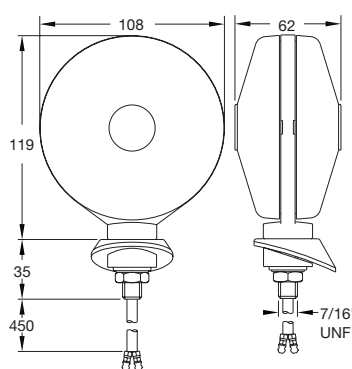

Lamps can be specified with **Dedicated cable lengths and connector combinations.**
 Call the **Britax** team for guidance

813 DIRECTION INDICATOR BULB LAMP

Supplementary side. Lens amber. Base white.

813.00
12V OR 24V

For horizontal mounting only.

Spare Parts

10006.6306 Lens Amber.
 12V Bulb F239.
 24V Bulb F242.
 Dimension A = 520mm

Other functions in this style available.

816 DIRECTION INDICATOR BULB LAMP

Front/Rear. Lens amber

816.00
12V OR 24V

Insulated return version
816.01

Spare Parts

10110.00 Lens Amber Front.
 10110.01 Lens Amber Rear.
 12V Bulb L382. 24V Bulb L241. 12V Bulb L335 (For 816.01).
 24V Bulb L346 (For 816.01)

823 DIRECTION INDICATOR BULB LAMP

Supplementary side. Lens amber.

823.01
12V OR 24V

For horizontal mounting only

Spare Parts

10412.02 Lens Amber.
 8011.00 Gasket External.
 12V Bulb F239.
 24V Bulb F242.

Other functions in this style available.