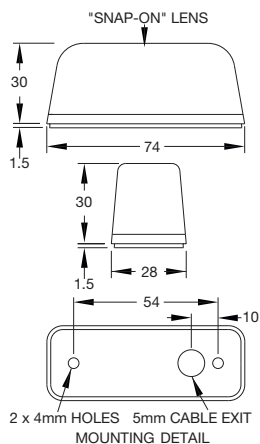

883 DIRECTION INDICATOR BULB LAMP

Supplementary side. Lens amber.

883.00
12V OR 24V

Suitable for horizontal or vertical mounting.

Spare Parts

10430.01 Lens Amber.
12V Bulb W501.
24V Bulb W507

Other functions in this style available.

449 REAR POSITION BULB LAMP

Rear. Lens red.

449.04
12V OR 24V

Suitable for horizontal or vertical mounting.

Spare Parts

10468.00 Lens Red.
12V Bulb L233.
24V Bulb L249.

Other functions in this style available.

614 REAR POSITION BULB LAMP

Rear. Lens red.

614.00
12V OR 24V

Suitable for horizontal or vertical mounting.

Spare Parts

1323.00 Bulb Holder + Seal.
12261.00 Vertical Flat Bracket.
12261.01 90° Vertical Bracket.
15281.00 Gasket.
12V Bulb W502.
24V Bulb W504.