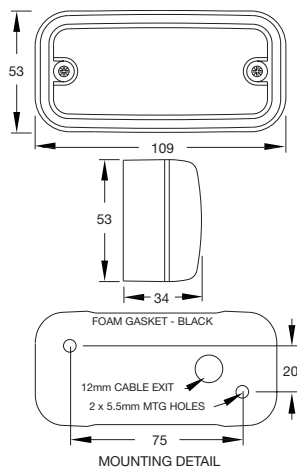

883 DIRECTION INDICATOR BULB LAMP

Supplementary side. Lens amber.

883.00
12V OR 24V

Suitable for horizontal or vertical mounting.

Spare Parts

10430.01 Lens Amber.
12V Bulb W501.
24V Bulb W507

Other functions in this style available.

449 REAR POSITION BULB LAMP

Rear. Lens red.

449.04
12V OR 24V

Suitable for horizontal or vertical mounting.

Spare Parts

10468.00 Lens Red.
12V Bulb L233.
24V Bulb L249.

Other functions in this style available.

614 REAR POSITION BULB LAMP

Rear. Lens red.

614.00
12V OR 24V

Suitable for horizontal or vertical mounting.

Spare Parts

1323.00 Bulb Holder + Seal.
12261.00 Vertical Flat Bracket.
12261.01 90° Vertical Bracket.
15281.00 Gasket.
12V Bulb W502.
24V Bulb W504.