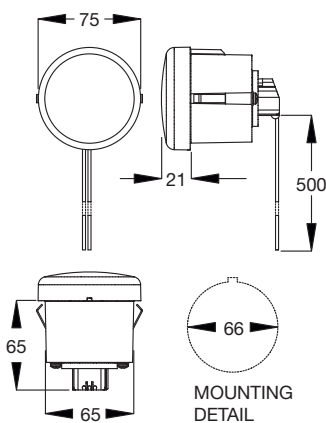

L15.102 Rear Position Neutral Density.

L15.03 Stop/Rear position Red.

L15.103 Stop/Rear position Neutral Density.

L15.04 Stop Red.

L15.104 Stop Neutral Density.

L15 RANGE
12V OR 24V

Clip fit into panel of thickness 3-5±1mm

Spare Parts

13585.02 Bulbholder Rear Position.

13585.01 Bulbholder Stop/Rear Position.

13585.00 Bulbholder Stop.

12V Bulb Rear Position L207.

24V Bulb Rear Position L149.

12V Bulb Stop/Tail L380.

24V Bulb Stop/Tail L334.

12V Bulb Stop L382.

24V Bulb Stop L241.

Other functions in this style available.

L11 REAR POSITION/STOP BULB LAMP

Rear position/stop. Lens red.

L11.03
12V OR 24V

Spare Parts

12508.01 Lens Red.