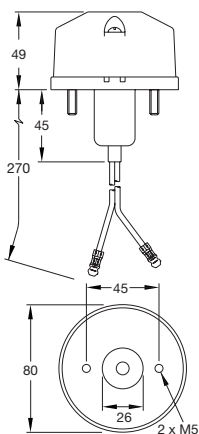

638 REAR POSITION/ STOP BULB LAMP

Rear lens red.

638.00
12V OR 24V

Spare Parts

10102.01 Lens Red.
12V Bulb L380.
24V Bulb L334.

Other functions in this style available.

L15 REAR POSITION/ STOP BULB LAMP

L15.02 Rear Position Red.

L15.102 Rear Position Neutral Density.

L15.03 Stop/Rear position Red.

L15.103 Stop/Rear position Neutral Density.

L15.04 Stop Red.

L15.104 Stop Neutral Density.

L15 RANGE
12V OR 24V

Clip fit into panel of thickness 3-5±1mm

Spare Parts

13585.02 Bulbholder Rear Position.

13585.01 Bulbholder Stop/Rear Position.

13585.00 Bulbholder Stop.

12V Bulb Rear Position L207.

24V Bulb Rear Position L149.

12V Bulb Stop/Tail L380.

24V Bulb Stop/Tail L334.

12V Bulb Stop L382.

24V Bulb Stop L241.

Other functions in this style available.

L11 REAR POSITION/STOP BULB LAMP

Rear position/stop. Lens red.

L11.03
12V OR 24V

Spare Parts

12508.01 Lens Red.