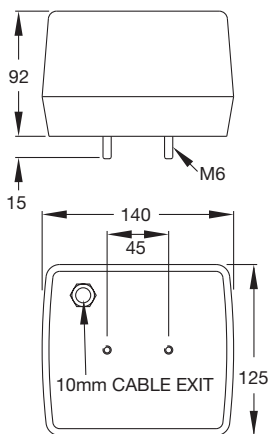

Please always
specify voltage
when ordering

740 REAR BULB FOG LAMP

Rear Fog. Lens red.

740.00
12V OR 24V

For horizontal mounting only.
As fitted to Renault and Scania.

Spare Parts

10270.00 Lens Red.
12V Bulb L382.
24V Bulb L241.

Other functions in this style available.

738 REAR BULB FOG LAMP

Rear fog. Lens red.

738.00 Rear Fog with mounting bracket.
738.00.NB Rear Fog without mounting bracket.

738.01 Rear Fog with mounting bracket with cables 350mm long.

738.01.NB Rear Fog without mounting brackets with cables 350mm long.

738 series
12V OR 24V

For horizontal mounting only.

.NB versions mounting details: Two holes on horizontal plane 58 crs Threaded M5 x 6.5 deep.

Spare Parts

10254.00 Lens Red.
12V Bulb L382.
24V Bulb L241.

Other functions in this style available.

L11 REAR FOG BULB LAMP

Rear fog. Lens red.

L11.06
12V OR 24V

Spare Parts

10512.00 Lens Red.
13253.00 Bulbholder.
12V Bulb L382.
24V Bulb L241.