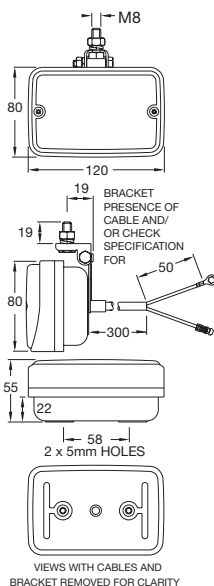

## 738 REAR BULB FOG LAMP

Rear fog. Lens red.

738.00 Rear Fog with mounting bracket.  
738.00.NB Rear Fog without mounting bracket.

738.01 Rear Fog with mounting bracket with cables 350mm long.

738.01.NB Rear Fog without mounting brackets with cables 350mm long.

**738 series**  
**12V OR 24V**

For horizontal mounting only.

.NB versions mounting details: Two holes on horizontal plane 58 crs Threaded M5 x 6.5 deep.

### Spare Parts

10254.00 Lens Red.  
12V Bulb L382.  
24V Bulb L241.

Other functions in this style available.