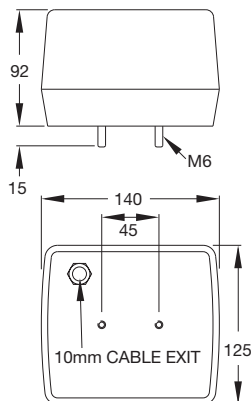

Other functions in this style available.