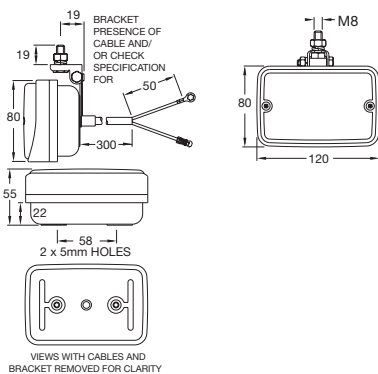

### 9300 REAR BULB COMBINATION LAMP

Position rear, stop, fog, direction indicator. reverse. Lens neutral density.

**9300.00**  
**12V only**

For use on caravans/trailers equipped with 12n and 12s plugs.

**Spare Parts**