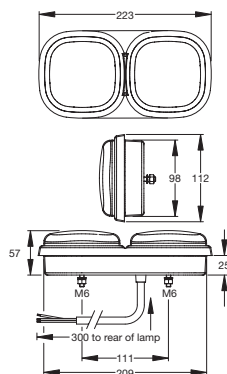

Other functions in this style available.