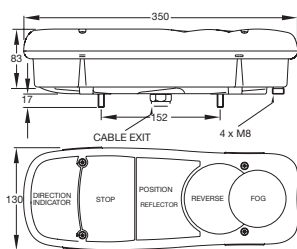

There are over **500 models** of mandatory and auxiliary function lamps in the Britax range

LO3 REAR BULB COMBINATION LAMP

Red/amber/uncoloured.

Position (side), stop, reverse, direction indicator, fog and reverse.

L03.01 LH or RH with AMP connector fitted + 12 volt bulbs. Vertical mounting as supplied.

L03.02 LH with gland cable exit.

L03.03 RH with gland cable exit. Horizontal mounting as supplied.

L03.06 LH or RH with AMP connector fitted + 12V bulbs. Horizontal mounting as supplied.

LO3 series 12V OR 24V

Suitable for horizontal or vertical mounting (check lamp detail). As fitted to DAF, Renault, Nissan, Fruehauf Trailers, Manitou.

Spare Parts

10001.00 Lens Red/Amber/Uncoloured.
12V Bulbs 4 x L382 2 x L245.
24V Bulbs 4 x L241 2 x L246.