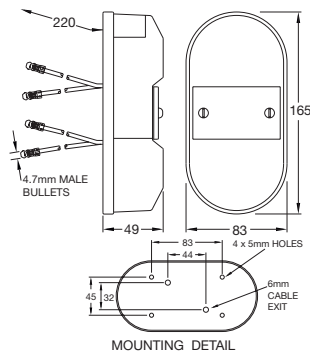

Spare Parts

10103 Lens Amber/Red/Uncoloured And Reflex.
10104 Lens Amber/Red And Reflex.
10139.00 Reflector Reflex.
12V Bulbs 1 x L380 1 x L382.
24V Bulbs 1 x L334 1 x 241.