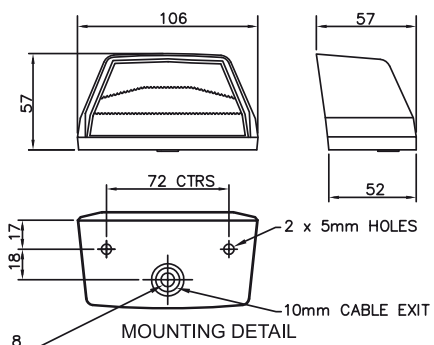

867 REAR REGISTRATION PLATE BULB LAMP

867.00 Uncoloured.
867.50 as .00 but insulated return.

867
12V OR 24V

Approved to Germany (TUV) standards "carriage of dangerous goods" (867.50 only).
 Suitable for long plate (520mm x 120mm) and square plate (340mm x 240mm).

Spare Parts

10391.00 Lens Uncoloured.
 12152.00 Cover Black.
 12V Bulb L245.
 24V Bulb L246.

868 REAR REGISTRATION PLATE BULB LAMP

868.00 Uncoloured.
868.50 as .00 but insulated return.

868
12V OR 24V

Suitable for long plate (520mm x 120mm) and square plate (340mm x 240mm).