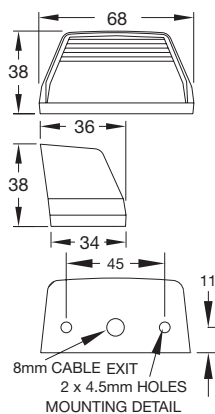

Spare Parts

10371.10 Lens Uncoloured.
12139.01 Cover Black.
13182.00 Plinth With Gasket.
12V Bulb F239.
24V Bulb F242.