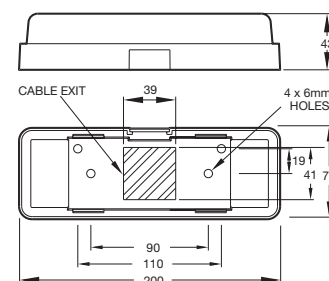

Spare Parts

10349.00 Lens Opal.
14129 2 Way Switch.
5W Bulbs 12V L207 24V L149.
10W Bulbs 12V L245 24V L246.
21W Bulbs 12V L382 24V L241.