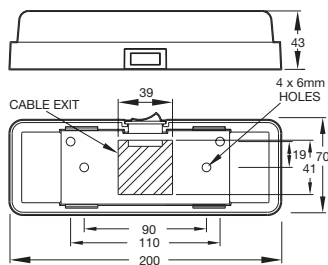

892/893/894 INTERIOR BULB LAMP

892 Opal. Interior lamp with 2 way switch.
893 Interior lamp with 3 way switch.
894 Interior lamp without switch.
Add suffix for base colours: **.00** White. **.01** Black. **.02** Grey.

892/893/894
12V OR 24V

21w bulb versions: for use on metal mounting surfaces only. Interior mount only.

Spare Parts

14129 2 Way Switch.
14202.00 3 Way Switch.
10349.00 Lens Opal.
5W Bulb 12V L207 24V L149.
10W Bulb 12V L245 24V L246.
21W Bulb 12V L382 24V L241.