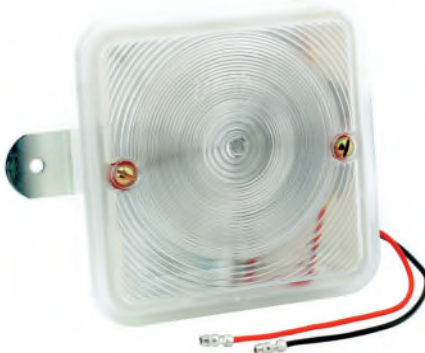

### 892/893/894 INTERIOR BULB LAMP

**892** Opal. Interior lamp with 2 way switch.  
**893** Interior lamp with 3 way switch.  
**894** Interior lamp without switch.  
 Add suffix for base colours: **.00** White. **.01** Black. **.02** Grey.

#### Spare Parts

14129 2 Way Switch.  
 14202.00 3 Way Switch.  
 10349.00 Lens Opal.  
 5W Bulb 12V L207 24V L149.  
 10W Bulb 12V L245 24V L246.  
 21W Bulb 12V L382 24V L241.

### 707/708 INTERIOR BULB LAMP

**707.100** with 2 way switch.  
**708.100** without switch. Lens uncoloured.

**707.100/708.100**  
**12V OR 24V**

### 897 INTERIOR BULB LAMP

Uncoloured. Clip fixing. Integral lens/switch. 4.8mm male blade terminals.

**897.00**  
**12V OR 24V**

For LED version please see page 78.