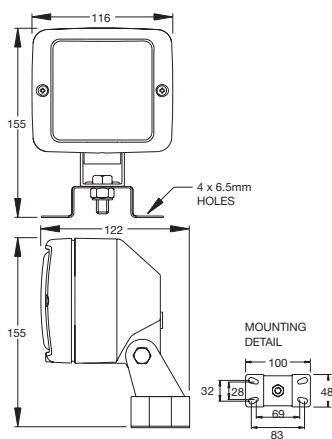

Spare Parts
12V Bulb H453.
24V Bulb H460

5815 HALOGEN BULB WORK LAMP

Work lamp, plastic body

5815.00
12V OR 24V

Lamps supplied less bulb.
For LED worklamps please see page 83.

Spare Parts
12V Bulb H453.
24V Bulb H460
Alternative specification available:
5815.08.LB

5833 HALOGEN BULB WORK LAMP

Work lamp with magnetic base/switch

5833.02
12V OR 24V

Lamps supplied less bulb.
For LED worklamps please see page 83.

Spare Parts
10480.00 Lens Assembly.
12253.00 Lens Grill.
12V Bulb H453.
24V Bulb H460.