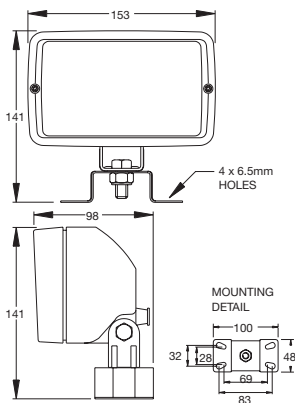

Lamps can be specified with
**Dedicated cable lengths and
connector combinations.**
Call the **Britax** team for
guidance

5814 HALOGEN BULB WORK LAMP

Work lamp, plastic body

5814.00
12V OR 24V

Lamps supplied less bulb.
For LED worklamps please see page 83.

Spare Parts
12V Bulb H453.
24V Bulb H460

5815 HALOGEN BULB WORK LAMP

Work lamp, plastic body

5815.00
12V OR 24V

Lamps supplied less bulb.
For LED worklamps please see page 83.

Spare Parts
12V Bulb H453.
24V Bulb H460
Alternative specification available:
5815.08.LB

5833 HALOGEN BULB WORK LAMP

Work lamp with magnetic base/switch

5833.02
12V OR 24V

Lamps supplied less bulb.
For LED worklamps please see page 83.

Spare Parts
10480.00 Lens Assembly.
12253.00 Lens Grill.
12V Bulb H453.
24V Bulb H460.