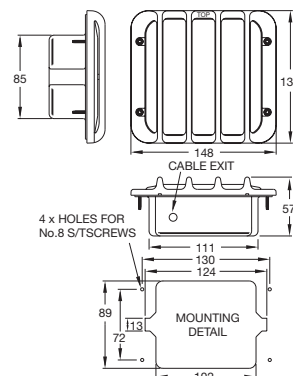

Uncoloured. 'Step lamp' with lens guard.

869.00
12V OR 24V

Spare Parts

10330.00 Lens Uncoloured.
28038 Guard.
16027 Screw Lens Fix.
16173 Screw Mounting.
10W Bulb 12V L245 24V L246.
21W Bulb 12V L382 24V L241.