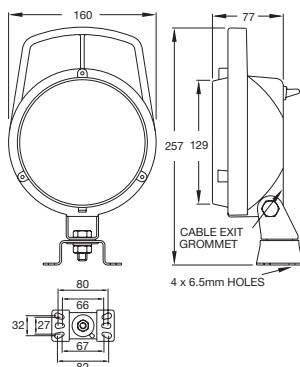

5833 HALOGEN BULB WORK LAMP

With switch.

5833.00
12V OR 24V

Lamps supplied less bulb.
For LED worklamps please see page 83.
Approved to TUV (Germany) standards.
"Carriage of dangerous goods"

Spare Parts

10480.00 Lens Assembly.
12253.00 Lens Grill.
12V Bulb H453.
24V Bulb H460.

Uncoloured. 'Step lamp' with lens guard.

869.00
12V OR 24V

Spare Parts

10330.00 Lens Uncoloured.
28038 Guard.
16027 Screw Lens Fix.
16173 Screw Mounting.
10W Bulb 12V L245 24V L246.
21W Bulb 12V L382 24V L241.