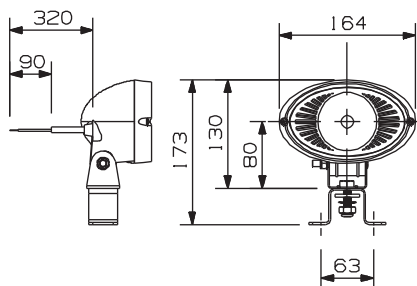

Spare Parts

12V Bulb H453.
24V Bulb H460