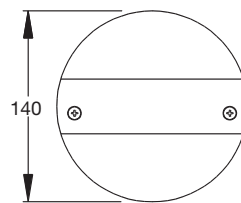

NEW LED Lamp variants being added.
Please contact **Britax** for latest range

L14 REAR COMBINATION LED LAMPS

L14.10

12V OR 24V specify voltage when ordering.

Red/amber.

L14.10.L12v Stop/Rear Position + Direction Indicator 12V.

L14.10.L24v Stop/Rear Position + Direction Indicator 24V.

L14.11

12V OR 24V specify voltage when ordering.

Red.

L14.11.L12v Rear Fog 12V.

L14.11.L24v Rear Fog 24V.

L14.12

12V OR 24V specify voltage when ordering.

Uncoloured.

L14.12.L12V Reverse 12V.

L14.12.L24V Reverse 24V.

L14.13

12V or 24V specify voltage when ordering.

Red.

L14.13.L12v Rear Position + Stop 12V.

L14.13.L24v Rear Position + Stop 24V.