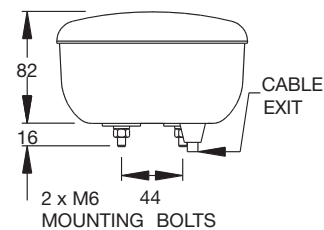

NEW LED Lamp variants being added.
Please contact **Britax** for latest range

L14 REAR COMBINATION LED LAMPS

L14.10

12V OR 24V specify voltage when ordering.

Red/amber.

L14.10.L12v Stop/Rear Position + Direction Indicator 12V.

L14.10.L24v Stop/Rear Position + Direction Indicator 24V.

L14.11

12V OR 24V specify voltage when ordering.

Red.

L14.11.L12v Rear Fog 12V.

L14.11.L24v Rear Fog 24V.

L14.12

12V OR 24V specify voltage when ordering.

Uncoloured.

L14.12.L12V Reverse 12V.

L14.12.L24V Reverse 24V.

L14.13

12V or 24V specify voltage when ordering.

Red.

L14.13.L12v Rear Position + Stop 12V.

L14.13.L24v Rear Position + Stop 24V.