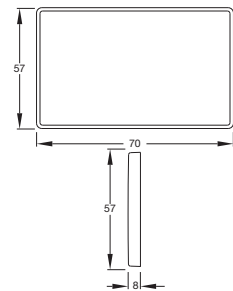

493 REFLEX REFLECTOR

- 493.00** Red
- 493.01** Amber
- 493.02** Uncoloured

10141 REFLEX REFLECTOR

For vertical or horizontal mounting. With adhesive backing.

- 10141.100** Red
- 10141.101** Amber
- 10141.102** Uncoloured

489.75/6 REFLEX REFLECTOR

- Red, white edging
- 489.75**
- Red, black edging
- 489.76**

489.77 REFLEX REFLECTOR

- Red with white surround
- 489.77**

10139 REFLEX REFLECTOR

Red / uncoloured. For vertical or horizontal mounting.