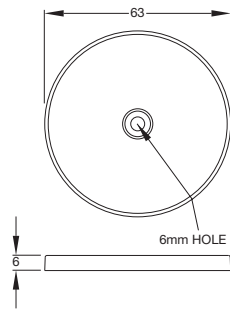

493 REFLEX REFLECTOR

- 493.00** Red
- 493.01** Amber
- 493.02** Uncoloured

10141 REFLEX REFLECTOR

For vertical or horizontal mounting. With adhesive backing.

- 10141.100** Red
- 10141.101** Amber
- 10141.102** Uncoloured

489.75/6 REFLEX REFLECTOR

- Red, white edging
- 489.75**
- Red, black edging
- 489.76**

489.77 REFLEX REFLECTOR

- Red with white surround
- 489.77**

10139 REFLEX REFLECTOR

Red / uncoloured. For vertical or horizontal mounting.