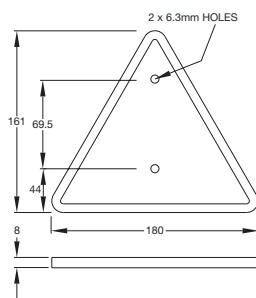

493 REFLEX REFLECTOR

- 493.00** Red
- 493.01** Amber
- 493.02** Uncoloured

10141 REFLEX REFLECTOR

For vertical or horizontal mounting. With adhesive backing.

- 10141.100** Red
- 10141.101** Amber
- 10141.102** Uncoloured

489.75/6 REFLEX REFLECTOR

- Red, white edging
- 489.75**
- Red, black edging
- 489.76**

489.77 REFLEX REFLECTOR

- Red with white surround
- 489.77**

10139 REFLEX REFLECTOR

Red / uncoloured. For vertical or horizontal mounting.