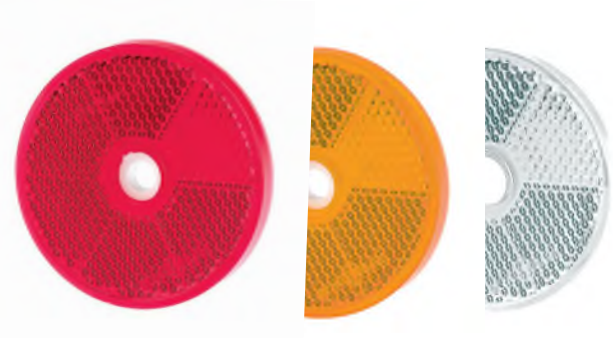

493 REFLEX REFLECTOR

- 493.00** Red
- 493.01** Amber
- 493.02** Uncoloured

10141 REFLEX REFLECTOR

For vertical or horizontal mounting. With adhesive backing.

- 10141.100** Red
- 10141.101** Amber
- 10141.102** Uncoloured

489.75/6 REFLEX REFLECTOR

- Red, white edging
- 489.75**
- Red, black edging
- 489.76**

489.77 REFLEX REFLECTOR

- Red with white surround
- 489.77**

10139 REFLEX REFLECTOR

Red / uncoloured. For vertical or horizontal mounting.

- 10139.00** Red
- 10139.02** Uncoloured