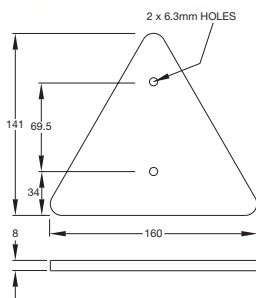

493 REFLEX REFLECTOR

- 493.00** Red
- 493.01** Amber
- 493.02** Uncoloured

10141 REFLEX REFLECTOR

For vertical or horizontal mounting. With adhesive backing.

- 10141.100** Red
- 10141.101** Amber
- 10141.102** Uncoloured

489.75/6 REFLEX REFLECTOR

- Red, white edging
- 489.75**
- Red, black edging
- 489.76**

489.77 REFLEX REFLECTOR

- Red with white surround
- 489.77**

10139 REFLEX REFLECTOR

Red / uncoloured. For vertical or horizontal mounting.