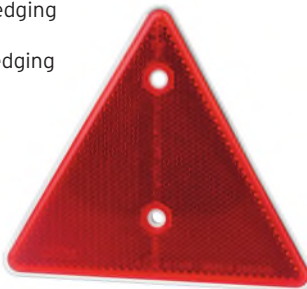

493 REFLEX REFLECTOR

- 493.00** Red
- 493.01** Amber
- 493.02** Uncoloured

10141 REFLEX REFLECTOR

For vertical or horizontal mounting. With adhesive backing.

- 10141.100** Red
- 10141.101** Amber
- 10141.102** Uncoloured

489.75/6 REFLEX REFLECTOR

- Red, white edging
- 489.75**
- Red, black edging
- 489.76**

489.77 REFLEX REFLECTOR

- Red with white surround
- 489.77**

10139 REFLEX REFLECTOR

Red / uncoloured. For vertical or horizontal mounting.