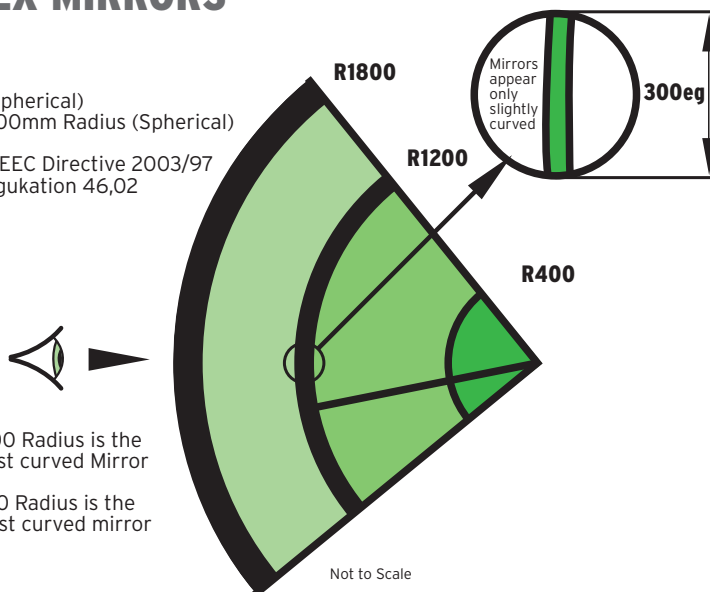

Please note that one 'E' or 'e' mark can appear on more than one part number of mirror head.

If attempting to identify a mirror head please supply the homologation mark along with overall size of head, visible glass size and any other distinguishing features.

APPROVAL DETAILS

To suit 'e' approved mirror installations.

To suit 'E' approved mirror installations.

CONVEX MIRRORS

R=Radius (Spherical)
eg R400=400mm Radius (Spherical)

Conform to EEC Directive 2003/97
and ECE Regulation 46,02