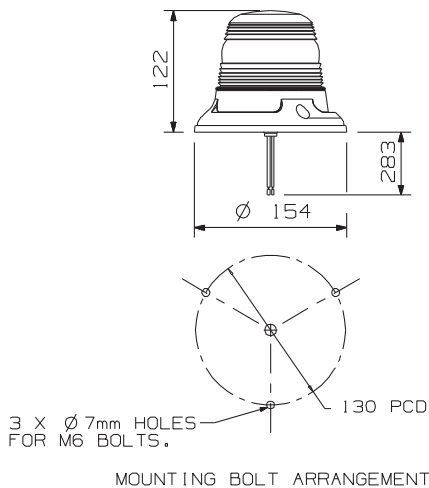

**B50 THREE BOLT FIXING LED BEACON**

Amber. Polycarbonate Lens. Flash Rate: 70 groups of 5 flashes per minute. Operating Temperature -30° to 50°.

**B50.00 LMV**  
**10V. 49V DC**

**Spare Parts**

- 10514.04 Amber Lens.
- 13605.50 Led Module.
- 10085 Internal Fresnel Lens.

**B60 THREE BOLT FIXING LED BEACON**

Amber. Polycarbonate Lens. Flash Rate: 70 groups of 5 flashes per minute. Operating Temperature -30° to 50°.

**B60.00 LMV**  
**10V. 49V DC**

**Spare Parts**

- 10503.00 Amber Lens.
- 13604.50 Led Module.
- 15330.01 Base Gasket.