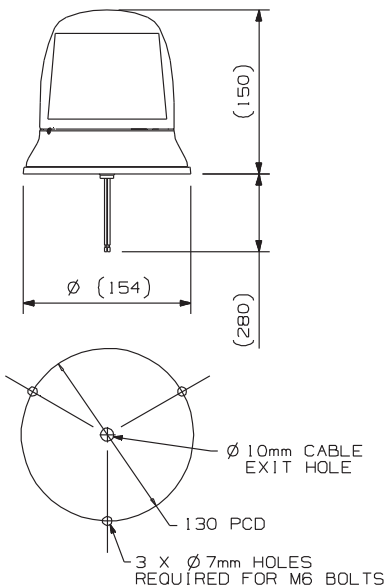

**B50 THREE BOLT FIXING LED BEACON**

Amber. Polycarbonate Lens. Flash Rate: 70 groups of 5 flashes per minute. Operating Temperature -30° to 50°.

**B50.00 LMV**  
**10V. 49V DC**

**Spare Parts**

- 10514.04 Amber Lens.
- 13605.50 Led Module.
- 10085 Internal Fresnel Lens.

**B60 THREE BOLT FIXING LED BEACON**

Amber. Polycarbonate Lens. Flash Rate: 70 groups of 5 flashes per minute. Operating Temperature -30° to 50°.

**B60.00 LMV**  
**10V. 49V DC**

**Spare Parts**

- 10503.00 Amber Lens.
- 13604.50 Led Module.
- 15330.01 Base Gasket.