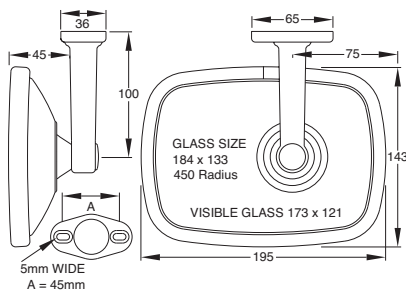

### 7124.001.A INTERIOR MIRROR

Interior Mirror Assembly Rear View.

Glass spherical radius: R450mm.

### 7120.200.A INTERIOR MIRROR

Interior Mirror. Assembly. Rear View.

Glass spherical radius 1400mm.