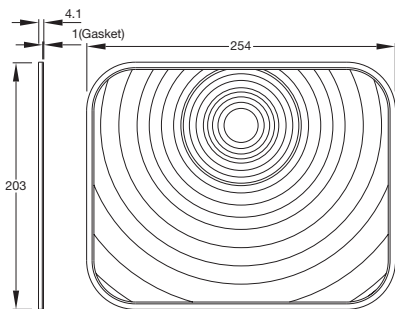

### RS1 INTERIOR MIRROR

Uncoloured.

Plastic moulded prismatic lens.

Supplied with self adhesive gasket secured to lens.

### 7124.001.A INTERIOR MIRROR

Interior Mirror Assembly Rear View.

Glass spherical radius: R450mm.