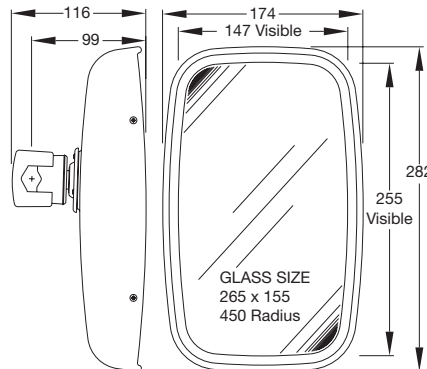

Spare Parts

Z4003.420.05 Glass (5 Pack)

Glass is only available in the pack quantity stated.