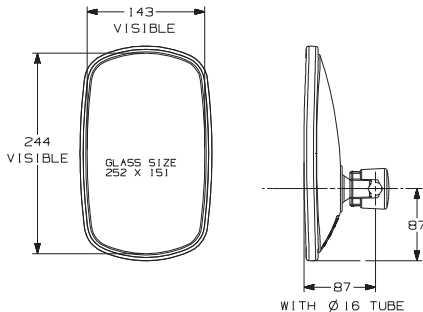

### 7182.320.A UNIVERSAL FIT MIRROR

Rear view mirror.

Glass spherical radius R1400.

To fit arms Ø10 - Ø22mm

### 7112.020.A UNIVERSAL FIT MIRROR

Rear view mirror. Glass spherical radius R450. To fit arms Ø10 - Ø22mm

### 7112.021.A UNIVERSAL FIT MIRROR

Rear view mirror. Glass spherical radius R1400. To fit arms Ø10 - Ø22mm