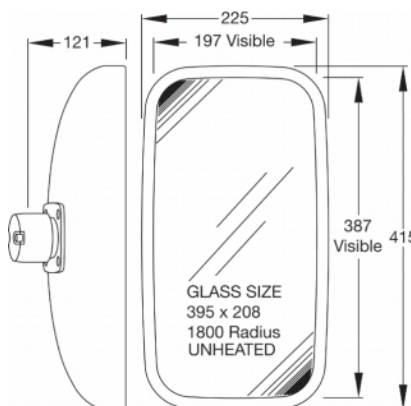

7107.001.A UNIVERSAL FIT MIRROR

Rear view mirror.
Glass spherical radius R2060.
To fit arms Ø16mm - Ø22mm

7107.001.A

Heated version available: 7107.500.A 12 volt.
7107.501.A 24 volt.

Spare Parts

7418.005.05 Glass (5 Pack)

Glass is only available in the pack quantity stated.

7106.000.A UNIVERSAL FIT MIRROR

Rear view mirror. Glass spherical radius R2060. To fit Ø22mm arms. Supplied with adapter sleeves to fit Ø16mm and Ø19mm arms.

7106.000.A

Heated version available: 7106.002.A 24 volt.

Spare Parts

Z4002.475.05 Glass (5 Pack)

Glass is only available in the pack quantity stated.

7812.161 ARM & HEAD ASSEMBLY

REAR VIEW MIRROR ARM and HEAD. Glass spherical radius R1400