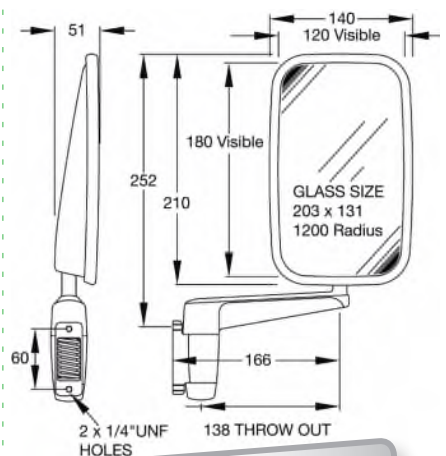

7107.001.A UNIVERSAL FIT MIRROR

Rear view mirror.
Glass spherical radius R2060.
To fit arms Ø16mm - Ø22mm

7107.001.A

Heated version available: 7107.500.A 12 volt.
7107.501.A 24 volt.

Spare Parts

7418.005.05 Glass (5 Pack)

Glass is only available in the pack quantity stated.

7106.000.A UNIVERSAL FIT MIRROR

Rear view mirror. Glass spherical radius R2060. To fit Ø22mm arms. Supplied with adapter sleeves to fit Ø16mm and Ø19mm arms.

7106.000.A

Heated version available: 7106.002.A 24 volt.

Spare Parts

Z4002.475.05 Glass (5 Pack)

Glass is only available in the pack quantity stated.

7812.161 ARM & HEAD ASSEMBLY

REAR VIEW MIRROR ARM and HEAD. Glass spherical radius R1400

7812.161

To fit Land Rover Defenders.

For advice and assistance with specification, please call our **Mirror Engineering Team** on **+44 (0) 1262 670161**