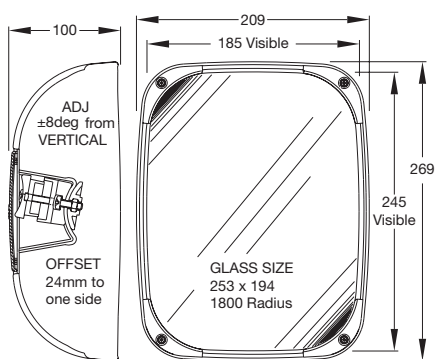

7107.001.A UNIVERSAL FIT MIRROR

Rear view mirror.
Glass spherical radius R2060.
To fit arms Ø16mm - Ø22mm

7107.001.A

Heated version available: 7107.500.A 12 volt.
7107.501.A 24 volt.

Spare Parts

7418.005.05 Glass (5 Pack)

Glass is only available in the pack quantity stated.

7106.000.A UNIVERSAL FIT MIRROR

Rear view mirror. Glass spherical radius R2060. To fit Ø22mm arms. Supplied with adapter sleeves to fit Ø16mm and Ø19mm arms.

7106.000.A

Heated version available: 7106.002.A 24 volt.

Spare Parts

Z4002.475.05 Glass (5 Pack)

Glass is only available in the pack quantity stated.

7812.161 ARM & HEAD ASSEMBLY

REAR VIEW MIRROR ARM and HEAD. Glass spherical radius R1400