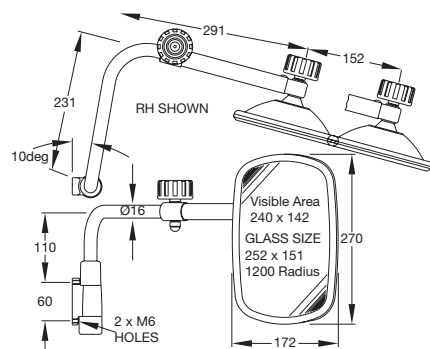

7020.000. RH. 7020.001. LH ARM and HEAD ASSEMBLIES

Rear view extendable mirror assembly.
Glass spherical radius R1400.

7020.000.RH. 7020.001.LH

To fit CNH Tractors.

Spare Parts

7182.201 Head Only.
24002.496.10 Glass (10 Pack).
7604.001 Thumbwheel Adjuster.

Glass in only available in the pack quantity stated.

7182.201.A HEADS

Rear view mirror with Thumbwheel Adjuster.

Glass spherical radius R1200.

For use on 7020.000 R.H and 7020.001.L.H assemblies.

7182.201.A

To fit CNH Tractors.

Spare Parts

24002.496.10 Glass (Pack Of 5).
7604.001 Thumbwheel Adjuster

Glass in only available in the pack quantity stated.

7131.000.A 7131.001.A HEADS

Rear view mirror. Glass spherical radius R1800. To fit Ø22mm - 7131.000.A. To fit Ø19mm - 7131.001.A.