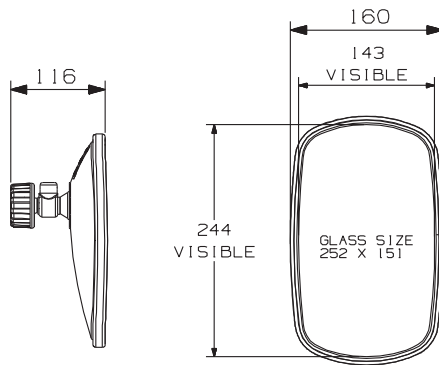

7020.000. RH. 7020.001. LH ARM and HEAD ASSEMBLIES

Rear view extendable mirror assembly.
Glass spherical radius R1400.

7020.000.RH. 7020.001.LH

To fit CNH Tractors.

Spare Parts

7182.201 Head Only.
24002.496.10 Glass (10 Pack).
7604.001 Thumbwheel Adjuster.

Glass in only available in the pack quantity stated.

7182.201.A HEADS

Rear view mirror with Thumbwheel Adjuster.

Glass spherical radius R1200.

For use on 7020.000 R.H and 7020.001.L.H assemblies.

7182.201.A

To fit CNH Tractors.

Spare Parts

24002.496.10 Glass (Pack Of 5).
7604.001 Thumbwheel Adjuster

Glass in only available in the pack quantity stated.

7131.000.A 7131.001.A HEADS

Rear view mirror. Glass spherical radius R1800. To fit Ø22mm - 7131.000.A. To fit Ø19mm - 7131.001.A.