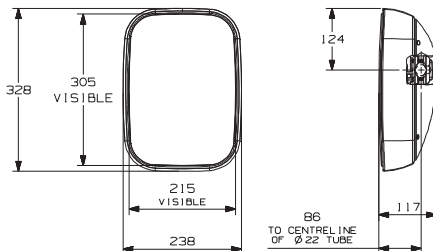

7130.004.A HEADS

Rear view mirror. Remote control & heated glass. Top mounted.

Glass spherical radius R2000.

To fit arms $\varnothing 16\text{mm}$ - $\varnothing 22\text{mm}$.

7130.004.A

Specify voltage when ordering.

To fit CNH tractors.

Glass/carrier in single pack.

Spare Parts

7300.131.A Glass/Carrier Assembly With 12V Heater Element.

7300.177.A Glass/Carrier Assembly With 24V Heater Element.

7130.002.A HEADS

Rear view mirror. Remote control only. Top mounted.

Glass spherical radius R2000.

To fit arms $\varnothing 16\text{mm}$ - $\varnothing 22\text{mm}$.

7130.002.A

Specify voltage when ordering.

To fit CNH tractors.

Glass/carrier is single pack.

Spare Parts

7300.122.A Glass/Carrier Assembly

7130.000.A RH 7130.001.A LH HEADS

Rear view mirror. Remote control

7130.000.A side mounted RH.

7130.001.A side mounted LH.

Glass spherical radius R2000.

To fit arms $\varnothing 16\text{mm}$ - $\varnothing 22\text{mm}$.