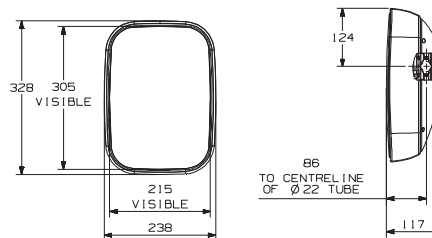

Glass spherical radius R2000.

To fit arms $\varnothing 16\text{mm}$ - $\varnothing 22\text{mm}$.

7130.002.A

Specify voltage when ordering.

To fit CNH tractors.

Glass/carrier is single pack.

Spare Parts

7300.122.A Glass/Carrier Assembly

7130.000.A RH 7130.001.A LH HEADS

Rear view mirror. Remote control

7130.000.A side mounted RH.

7130.001.A side mounted LH.

Glass spherical radius R2000.

To fit arms $\varnothing 16\text{mm}$ - $\varnothing 22\text{mm}$.