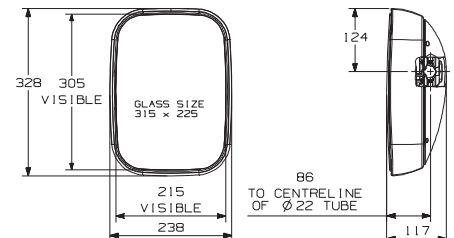

Glass spherical radius R2000.

To fit arms $\varnothing 16\text{mm}$ - $\varnothing 22\text{mm}$.

7130.002.A

Specify voltage when ordering.

To fit CNH tractors.

Glass/carrier is single pack.

Spare Parts

7300.122.A Glass/Carrier Assembly

7130.000.A RH 7130.001.A LH HEADS

Rear view mirror. Remote control

7130.000.A side mounted RH.

7130.001.A side mounted LH.

Glass spherical radius R2000.

To fit arms $\varnothing 16\text{mm}$ - $\varnothing 22\text{mm}$.

7130.000.A Right Hand. 7130.001.A Left Hand.

To fit CNH tractors.

Glass/carrier is single pack.

Spare Parts

7300.122.A Glass/Carrier Assembly.

Other heated/remote control options may be available, subject to minimum order quantities.
Please contact Britax for details.