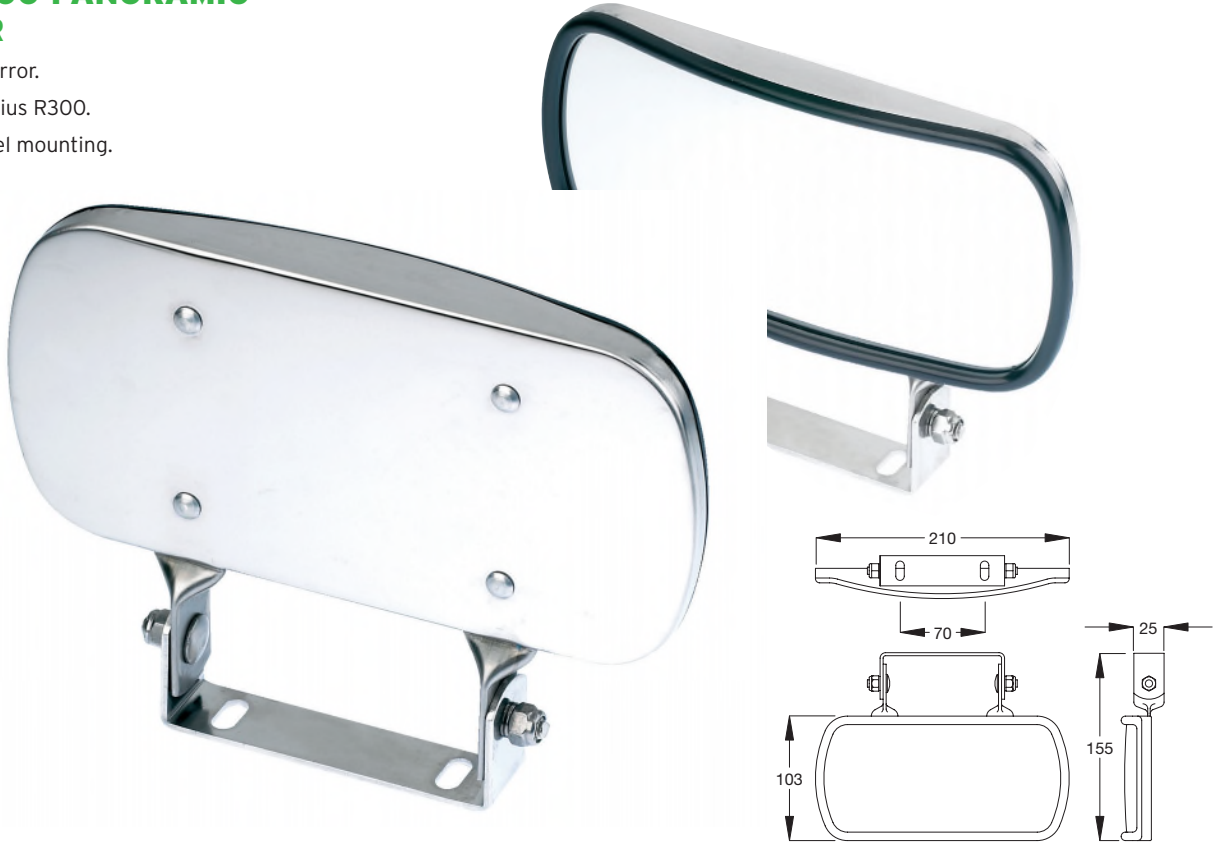

## 7803.000 PANORAMIC MIRROR

Over door mirror.  
Spherical radius R300.  
Stainless steel mounting.

**7803.000**

## 7840.002 PANORAMIC MIRROR

Blind spot circular mirror.  
Spherical radius R400.  
Black housing.

**7840.002**