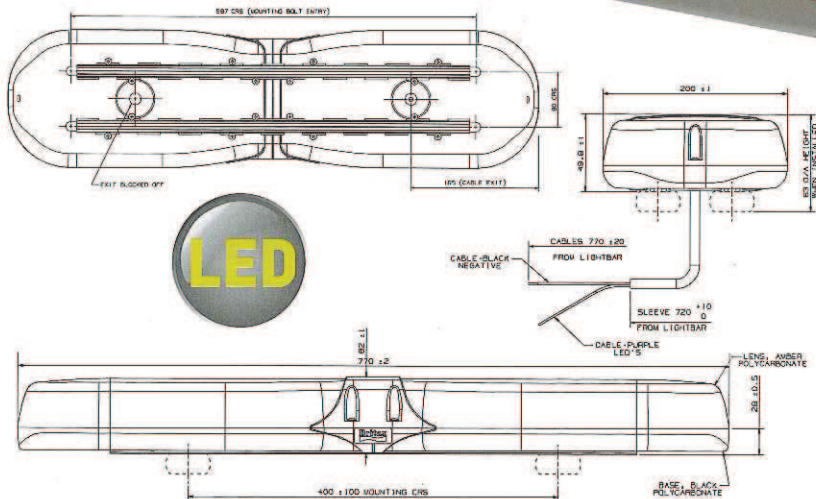

Britax

The first choice for...
**LED AEROLITE
 LIGHTBARS**
 NON Reg. 65

**A13722.000.LDV SERIES LOW
 PROFILE LED LIGHTBAR 770mm**

- **LOW PROFILE LED LIGHTBAR**
- **MODULES IN EACH END FLASH TOGETHER. FLASH RATE 70 GROUPS OF 5 FLASHES PER MINUTE**
- **12V OR 24V OPERATION**
- **LOW CURRENT CONSUMPTION (1amp @12V, 0.5amp @ 24V average)**
- **DESIGNED TO COMPLEMENT MODERN VEHICLE STYLING**
- **COMPLIES WITH ECE REGULATION 10.03 FOR ELECTROMAGNETIC COMPATIBILITY**